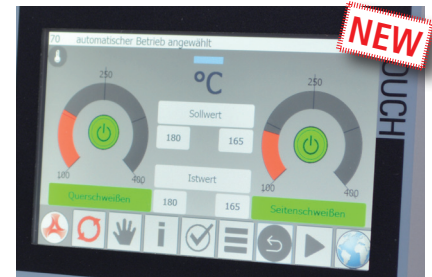

## Universa 1000 Servo - for extra large products or multi packs

The Universa 1000 Servo is a hybrid that closes the gap between intermittent motion and continuous motion side sealers. It is the first time that a single machine can offer combined advantages from both machine types. Perfect packaging results for highest requirements. High impact retail packaging for industrial and high value products in extra large format.

### Technical specifications

	Universa 1000 Servo
Transverse seal bar, length	1150 mm
Product clearance height	250 mm
Power supply	380 - 480 Volt
Film, centre-folded film	7 - 80 µm
Transport speed	5 - 35 meter / minute
Packaging capacity, max.	65 cycles / minute